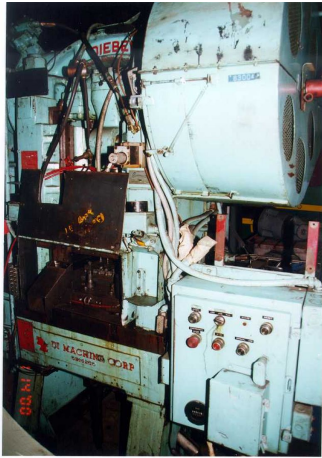

MC 3133 - Diebel SS Press

Details:

Description

Press ssdc 40Ton Deibel

SERIAL NUMBER:

Inventory # 3133

CAPACITY: 40 TONS

STROKE: 2-1/2"

SLIDE ADJUSTMENT: 1-1/2"

BED AREA: 19" x 22-1/2"

SHUT HEIGHT: 7-1/4"

SPEED: 72 - 360 SPM

WINDOW SIZE: 10"

EQUIPPED WITH:

AIR CLUTCH & BRAKE

MECHANICAL ROLL FEED